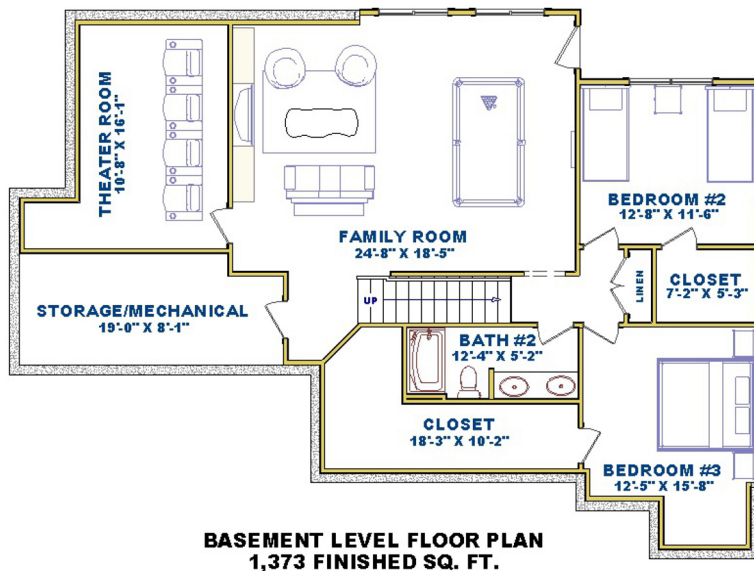

BLAKEFIELD

2,948 Sq. Ft.
Bedrooms | 3
Bathrooms | 2 full 1 half

WHERE QUALITY MATTERS!

Dave Dusendang
CUSTOM HOMES

Front Elevation Design and Floor Plans are for illustration purposes only. All room sizes and elevation details may vary per buyer contract. The formal plan designed specifically for the buyer which includes the front elevation design and floor plans with actual designs is what the contract between the future homeowner and the builder is based on. This design is the sole property of Dave Dusendang Custom Homes and may not be copied without written permission.