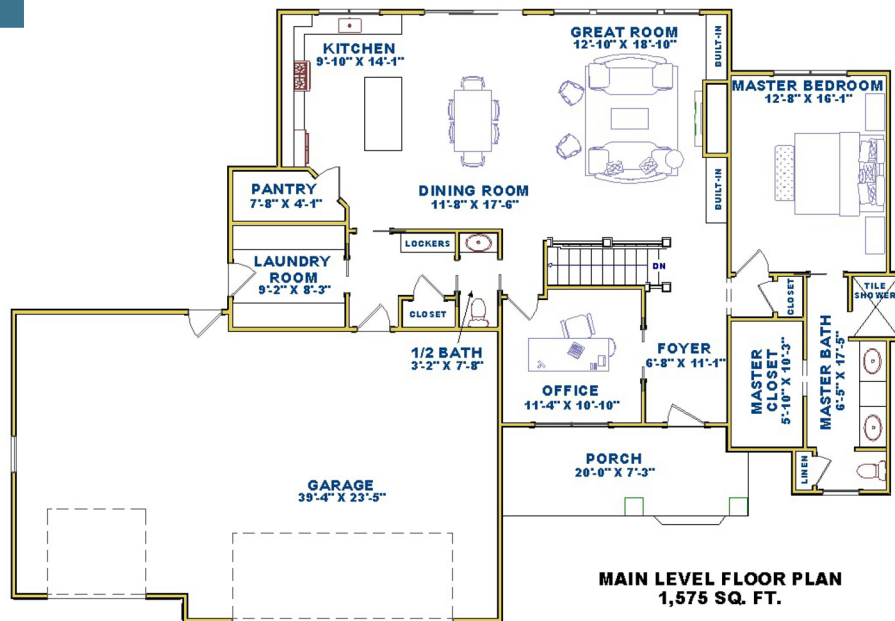

BLAKEFIELD

2,948 Sq. Ft.
Bedrooms | 3
Bathrooms | 2 full 1 half

WHERE QUALITY MATTERS!

Dave Dusendang
CUSTOM HOMES

Front Elevation Design and Floor Plans are for illustration purposes only. All room sizes and elevation details may vary per buyer contract. The formal plan designed specifically for the buyer which includes the front elevation design and floor plans with actual designs is what the contract between the future homeowner and the builder is based on. This design is the sole property of Dave Dusendang Custom Homes and may not be copied without written permission.