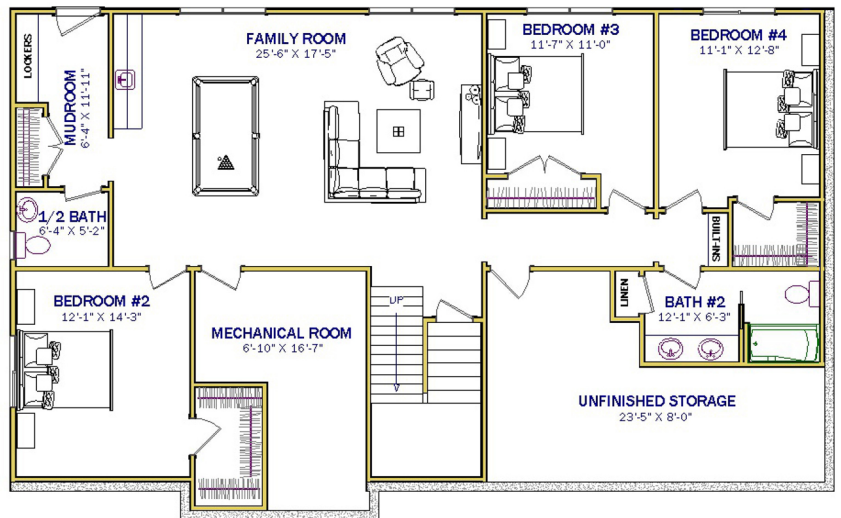

RIDGEWOOD

3,410 Sq. Ft.
Bedrooms | 4
Bathrooms | 2 full 2 half

WHERE QUALITY MATTERS!

Dave Dusendang
CUSTOM HOMES

Front Elevation Design and Floor Plans are for illustration purposes only. All room sizes and elevation details may vary per buyer contract. The formal plan designed specifically for the buyer which includes the front elevation design and floor plans with actual designs is what the contract between the future homeowner and the builder is based on. This design is the sole property of Dave Dusendang Custom Homes and may not be copied without written permission.