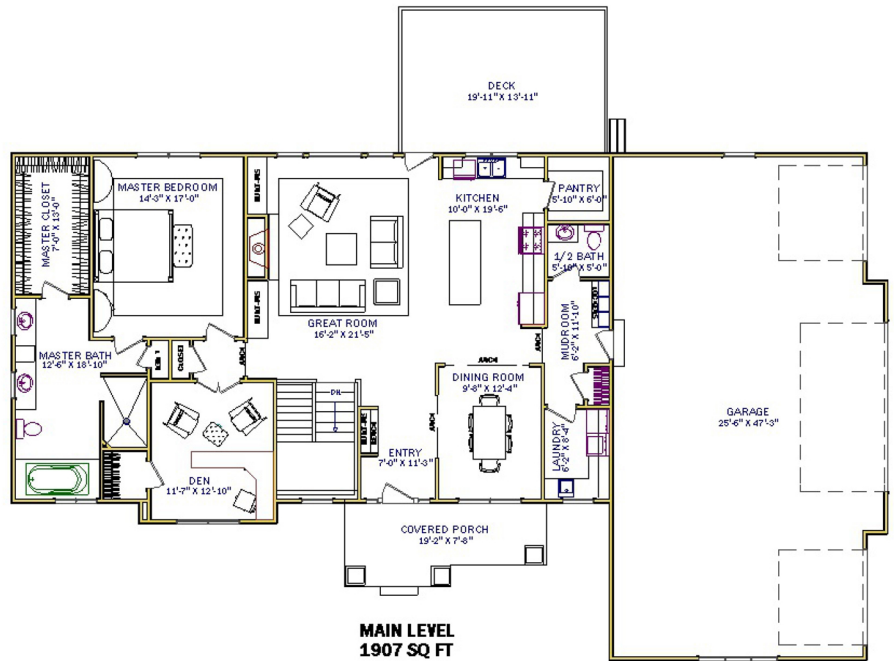

RIDGEWOOD

3,410 Sq. Ft.
Bedrooms | 4
Bathrooms | 2 full 2 half

WHERE QUALITY MATTERS!

Dave Dusendang
CUSTOM HOMES

Front Elevation Design and Floor Plans are for illustration purposes only. All room sizes and elevation details may vary per buyer contract. The formal plan designed specifically for the buyer which includes the front elevation design and floor plans with actual designs is what the contract between the future homeowner and the builder is based on. This design is the sole property of Dave Dusendang Custom Homes and may not be copied without written permission.